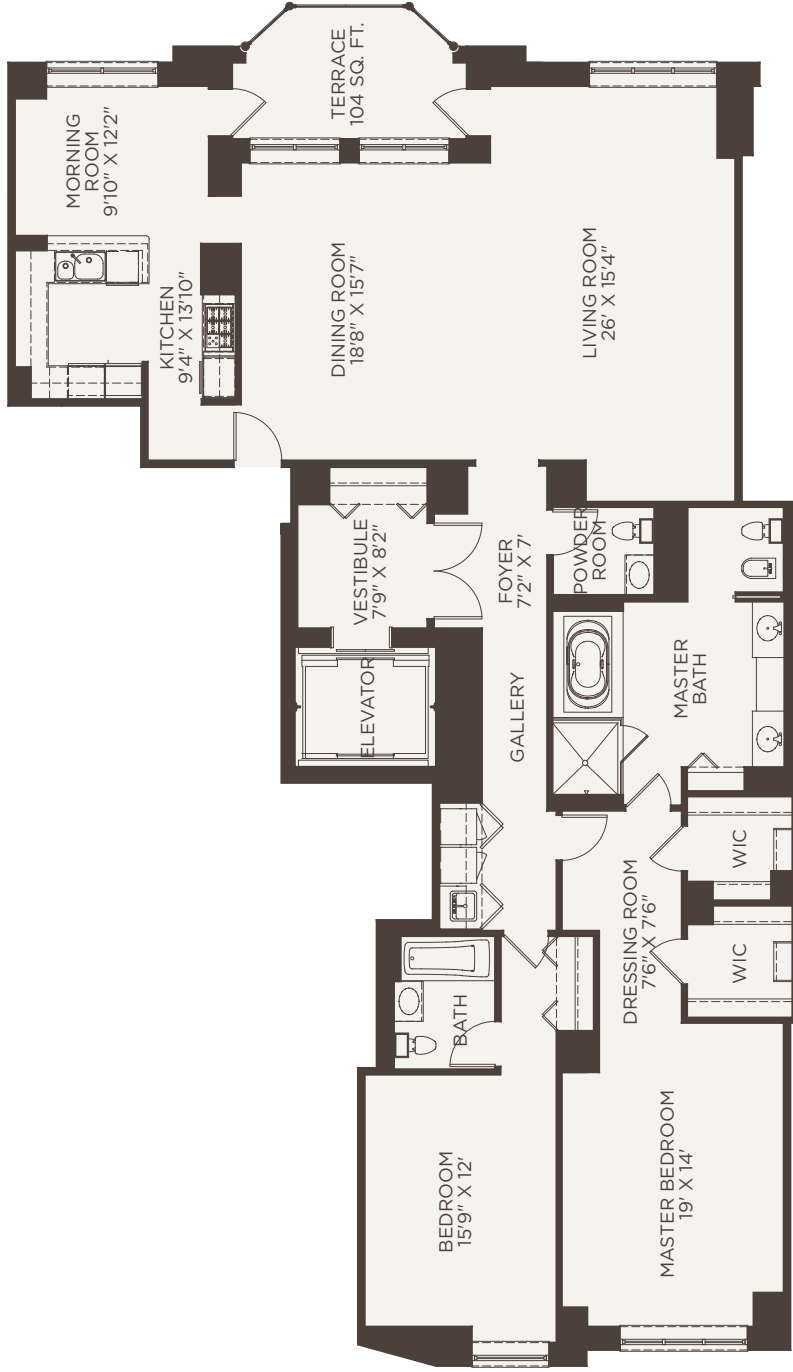

HIGHGROVE

ST COLLECTION

RESIDENCE D
FLOORS 7-15

2 BR | **2.5 BA**

INTERIOR 2413 SQ. FT.
TERRACE 104 SQ. FT.
OVERALL 2517 SQ. FT.

GROVE STREET

FOREST STREET

tel 203.425.1485

70 Forest Street
Stamford, Connecticut 06902

HighgroveStamford.com

Floor plans are subject to change without notice and are for presentation purposes only as they are not to scale. All dimensions and square footages are approximate and may vary due to uniqueness of the building design and configuration and no representation is made as to the accuracy of such figures.